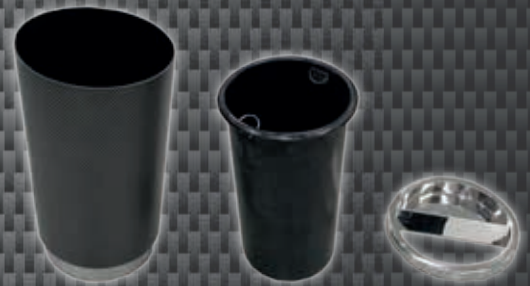

Stormor

S H E L V I N G A U S T R A L I A

Deluxe Bin Range

Elegant, Stylish, Practical.

External Waste Bin

- Stainless steel finish
- Will fit a 240 litre wheel bin inside
- Lock on front panel
- Can be secured to the ground
- H: 1360mm W: 710mm D: 790mm

Internal Waste Bin

- Stainless steel top
- Steel exterior
- Fibre glass internal bin
- H: 710mm D: 380mm

Internal Triangle Waste Bin

- Stainless steel top
- Steel exterior
- Lock on front panel
- Fibre glass internal bin
- H: 850mm W: 480mm D: 480mm

Internal Waste Bin with Ash Tray

- Stainless steel top with ash tray insert
- Steel exterior
- Fibre glass internal bin
- H: 710mm D: 380mm

...also available in the Stormor range:

Longspan Shelving

Z Beam Shelving