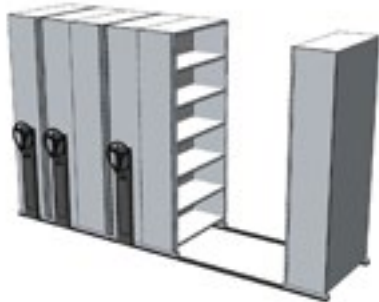

- Variety of height and width combinations available to meet all storage needs
- System is fully lockable for added security
- Shelves are fully adjustable in 25mm increments to suit changing storage needs
- Ezi-Drive wheel allows for effortless operation
- Low profile track
- Available in single, tandem or triple bay widths
- Can be moved easily to suit the changing office environment
- Quality Colorbond® finish

Call us today for a free quote on maximising your storage space.

Product Specifications

| | |
|-----------------------|--|
| Dimensions | Bay Height (mm) 1875, 2175 & 2375 Bay Width (mm) 750, 900 & 1200 Bay Depth (mm) 300, 400, 450 & 600 |
| Shelf Capacity | 50kg to 100kg uniformly distributed load per level |
| Accessories | Wire File Racks Pull Out Drawers Reference Shelves Decorative Cover Panels Bin Fronts Apparel Hang Rails Shelf Dividers Pull Out File Frame |
| Colour Range | Cyber Grey White <i>Custom colours are available on request</i> |
| Warranty | Full Lifetime Warranty [^] |

[^] Lifetime Warranty is only available upon request

EZI - DRIVE AISLE SAVER®

4 Bay Aislesaver

Bay Widths: 750/900/1000/1200
Bay Heights: 1875/2175/2375
Track length: 2500mm

- (1) Single Static Row (1) Bays
- (1) Double Mobile (1) Bays
- (1) Single Lockable (1) Bays

4 Bay Aislesaver - Tandem

Bay Widths: 750/900/1000/1200
Bay Heights: 1875/2175/2375
Track length: 2500mm

- (1) Single Static Row (2) Bays
- (1) Double Mobile (2) Bays
- (1) Single Lockable (2) Bays

6 Bay Aislesaver