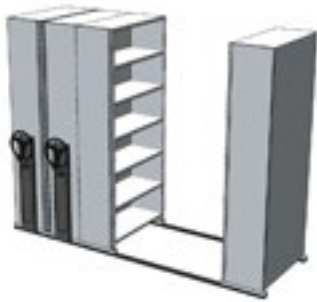

- Variety of height and width combinations available to meet all storage needs
- System is fully lockable for added security
- Shelves are fully adjustable in 25mm increments to suit changing storage needs
- Ezi-Drive wheel allows for effortless operation
- Low profile track
- Available in single, tandem or triple bay widths
- Can be moved easily to suit the changing office environment
- Quality Colorbond® finish

Call us today for a free quote on maximising your storage space.

Product Specifications

| | |
|-----------------------|--|
| Dimensions | Bay Height (mm) 1875, 2175 & 2375 Bay Width (mm) 750, 900 & 1200 Bay Depth (mm) 300, 400, 450 & 600 |
| Shelf Capacity | 50kg to 100kg uniformly distributed load per level |
| Accessories | Wire File Racks Pull Out Drawers Reference Shelves Decorative Cover Panels Bin Fronts Apparel Hang Rails Shelf Dividers Pull Out File Frame |
| Colour Range | Cyber Grey White <i>Custom colours are available on request</i> |
| Warranty | Full Lifetime Warranty [^] |

[^] Lifetime Warranty is only available upon request

EZI - DRIVE AISLE SAVER®

4 Bay Aislesaver

Bay Widths: 750/900/1000/1200
Bay Heights: 1875/2175/2375
Track length: 2500mm

- (1) Single Static Row (1) Bays
- (1) Double Mobile (1) Bays
- (1) Single Lockable (1) Bays

4 Bay Aislesaver - Tandem

Bay Widths: 750/900/1000/1200
Bay Heights: 1875/2175/2375
Track length: 2500mm

- (1) Single Static Row (2) Bays
- (1) Double Mobile (2) Bays
- (1) Single Lockable (2) Bays

6 Bay Aislesaver