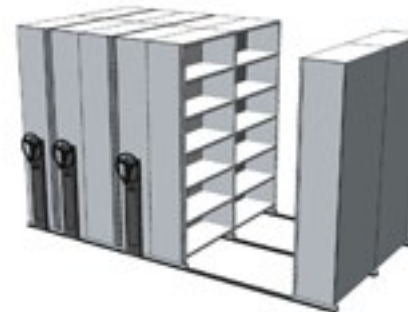

- Variety of height and width combinations available to meet all storage needs
- System is fully lockable for added security
- Shelves are fully adjustable in 25mm increments to suit changing storage needs
- Ezi-Drive wheel allows for effortless operation
- Low profile track
- Available in single, tandem or triple bay widths
- Can be moved easily to suit the changing office environment
- Quality Colorbond® finish

4 Bay Aislesaver - Tandem

Bay Widths: 750/900/1000/1200
Bay Heights: 1875/2175/2375
Track length: 2500mm

- (1) Single Static Row (2) Bays
- (1) Double Mobile (2) Bays
- (1) Single Lockable (2) Bays

6 Bay Aislesaver

Bay Widths: 750/900/1000/1200
Bay Heights: 1875/2175/2375
Track length: 3500mm

- (1) Single Static Row (1) Bays
- (2) Double Mobile (1) Bays
- (1) Single Lockable (1) Bays

6 Bay Aislesaver - Tandem

Bay Widths: 750/900/1000/1200
Bay Heights: 1875/2175/2375
Track length: 3500mm

- (1) Single Static Row (2) Bays
- (2) Double Mobile (2) Bays
- (1) Single Lockable (2) Bays

8 Bay Aislesaver

Bay Widths: 750/900/1000/1200
Bay Heights: 1875/2175/2375
Track length: 4500mm

- (1) Single Static Row (1) Bays
- (3) Double Mobile (1) Bays
- (1) Single Lockable (1) Bays