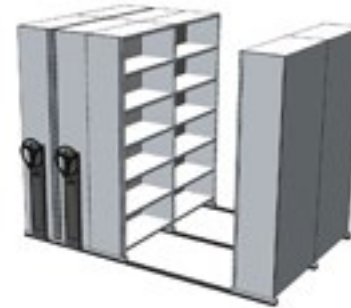

- Variety of height and width combinations available to meet all storage needs
- System is fully lockable for added security
- Shelves are fully adjustable in 25mm increments to suit changing storage needs
- Ezi-Drive wheel allows for effortless operation
- Low profile track
- Available in single, tandem or triple bay widths
- Can be moved easily to suit the changing office environment
- Quality Colorbond® finish

Call us today for a free quote on maximising your storage space.

Product Specifications

| | |
|-----------------------|--|
| Dimensions | Bay Height (mm) 1875, 2175 & 2375 Bay Width (mm) 750, 900 & 1200 Bay Depth (mm) 300, 400, 450 & 600 |
| Shelf Capacity | 50kg to 100kg uniformly distributed load per level |
| Accessories | Wire File Racks Pull Out Drawers Reference Shelves Decorative Cover Panels Bin Fronts Apparel Hang Rails Shelf Dividers Pull Out File Frame |
| Colour Range | Cyber Grey White <i>Custom colours are available on request</i> |
| Warranty | Full Lifetime Warranty [^] |

[^] Lifetime Warranty is only available upon request

EZI - DRIVE AISLE SAVER®

4 Bay Aislesaver

Bay Widths: 750/900/1000/1200
Bay Heights: 1875/2175/2375
Track length: 2500mm

- (1) Single Static Row (1) Bays
- (1) Double Mobile (1) Bays
- (1) Single Lockable (1) Bays

4 Bay Aislesaver - Tandem

Bay Widths: 750/900/1000/1200
Bay Heights: 1875/2175/2375
Track length: 2500mm

- (1) Single Static Row (2) Bays
- (1) Double Mobile (2) Bays
- (1) Single Lockable (2) Bays

6 Bay Aislesaver