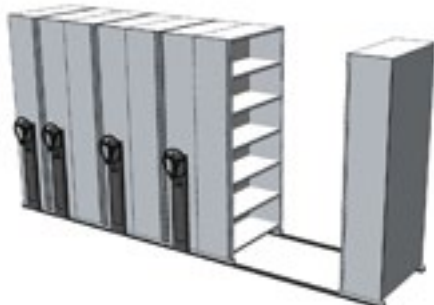

- Variety of height and width combinations available to meet all storage needs
- System is fully lockable for added security
- Shelves are fully adjustable in 25mm increments to suit changing storage needs
- Ezi-Drive wheel allows for effortless operation
- Low profile track
- Available in single, tandem or triple bay widths
- Can be moved easily to suit the changing office environment
- Quality Colorbond® finish

Bay Widths: 750/900/1000/1200
Bay Heights: 1875/2175/2375
Track length: 3500mm

- (1) Single Static Row (1) Bays
- (2) Double Mobile (1) Bays
- (1) Single Lockable (1) Bays

6 Bay Aislesaver - Tandem

Bay Widths: 750/900/1000/1200
Bay Heights: 1875/2175/2375
Track length: 3500mm

- (1) Single Static Row (2) Bays
- (2) Double Mobile (2) Bays
- (1) Single Lockable (2) Bays

8 Bay Aislesaver

Bay Widths: 750/900/1000/1200
Bay Heights: 1875/2175/2375
Track length: 4500mm

- (1) Single Static Row (1) Bays
- (3) Double Mobile (1) Bays
- (1) Single Lockable (1) Bays

8 Bay Aislesaver - Tandem

Bay Widths: 750/900/1000/1200
Bay Heights: 1875/2175/2375
Track length: 4500mm

- (1) Single Static Row (2) Bays
- (3) Double Mobile (2) Bays
- (1) Single Lockable (2) Bays