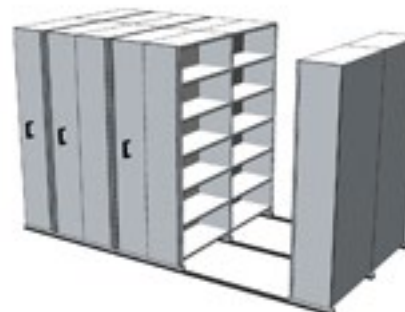

### 4 Bay Aislesaver

Bay Widths: 750/900/1000/1200  
Bay Heights: 1875/2175/2375  
Track length: 2500mm

- (1) Single Static Row (1) Bays
- (1) Double Mobile (1) Bays
- (1) Single Lockable (1) Bays

### 4 Bay Aislesaver - Tandem

Bay Widths: 750/900/1000/1200  
Bay Heights: 1875/2175/2375  
Track length: 2500mm

- (1) Single Static Row (2) Bays
- (1) Double Mobile (2) Bays
- (1) Single Lockable (2) Bays

### 6 Bay Aislesaver

Bay Widths: 750/900/1000/1200  
Bay Heights: 1875/2175/2375  
Track length: 3500mm

- (1) Single Static Row (1) Bays
- (2) Double Mobile (1) Bays
- (1) Single Lockable (1) Bays

### 6 Bay Aislesaver - Tandem

Bay Widths: 750/900/1000/1200  
Bay Heights: 1875/2175/2375  
Track length: 3500mm

- (1) Single Static Row (2) Bays
- (2) Double Mobile (2) Bays
- (1) Single Lockable (2) Bays