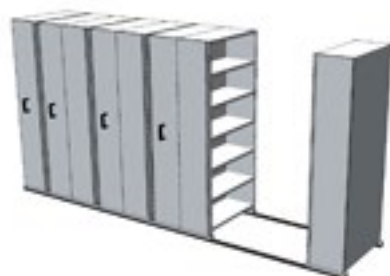

### 4 Bay Aislesaver - Tandem

Bay Widths: 750/900/1000/1200  
Bay Heights: 1875/2175/2375  
Track length: 2500mm

- (1) Single Static Row (2) Bays
- (1) Double Mobile (2) Bays
- (1) Single Lockable (2) Bays

### 6 Bay Aislesaver

Bay Widths: 750/900/1000/1200  
Bay Heights: 1875/2175/2375  
Track length: 3500mm

- (1) Single Static Row (1) Bays
- (2) Double Mobile (1) Bays
- (1) Single Lockable (1) Bays

### 6 Bay Aislesaver - Tandem

Bay Widths: 750/900/1000/1200  
Bay Heights: 1875/2175/2375  
Track length: 3500mm

- (1) Single Static Row (2) Bays
- (2) Double Mobile (2) Bays
- (1) Single Lockable (2) Bays

### 8 Bay Aislesaver

Bay Widths: 750/900/1000/1200  
Bay Heights: 1875/2175/2375  
Track length: 4500mm

- (1) Single Static Row (1) Bays
- (3) Double Mobile (1) Bays
- (1) Single Lockable (1) Bays