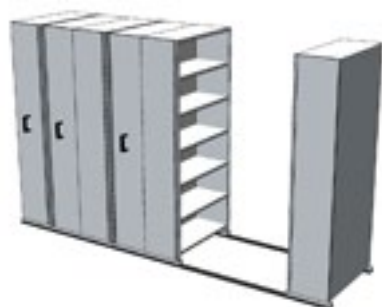

### Product Specifications

<b>Dimensions</b>	Bay Height (mm) 1875, 2175 & 2375 Bay Width (mm) 750, 900 & 1200 Bay Depth (mm) 300, 400, 450 & 600
<b>Shelf Capacity</b>	50kg to 100kg uniformly distributed load per level
<b>Accessories</b>	Wire File Racks Apparel Hang Rails Reference Shelves Decorative Cover Panels Bin Fronts Pull Out Drawer Shelf Dividers Pull Out File Frame
<b>Colour Range</b>	Cyber Grey White <i>Custom colours are available on request</i>
<b>Warranty</b>	Full Lifetime Warranty <sup>^</sup>

### 4 Bay Aislesaver

Bay Widths: 750/900/1000/1200  
Bay Heights: 1875/2175/2375  
Track length: 2500mm

- (1) Single Static Row (1) Bays
- (1) Double Mobile (1) Bays
- (1) Single Lockable (1) Bays

### 4 Bay Aislesaver - Tandem

Bay Widths: 750/900/1000/1200  
Bay Heights: 1875/2175/2375  
Track length: 2500mm

- (1) Single Static Row (2) Bays
- (1) Double Mobile (2) Bays
- (1) Single Lockable (2) Bays

### 6 Bay Aislesaver

Bay Widths: 750/900/1000/1200  
Bay Heights: 1875/2175/2375  
Track length: 3500mm

- (1) Single Static Row (1) Bays
- (2) Double Mobile (1) Bays
- (1) Single Lockable (1) Bays